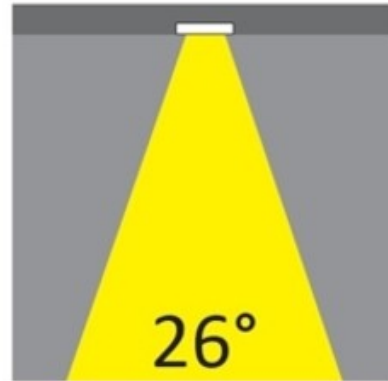

DIXIT RA8 RECESSED

E56097-

PROJECT	
TYPE	
SPECIFIER	
QUANTITY	
DATE	

26°

Dimming	DP	DV	Order Example	K°	
	Phase	0-10V			L5XXXXXX-DV-30K
Color Temperature	27K	30K	0-10V	K°	
	2700K	3000K			3000K

E