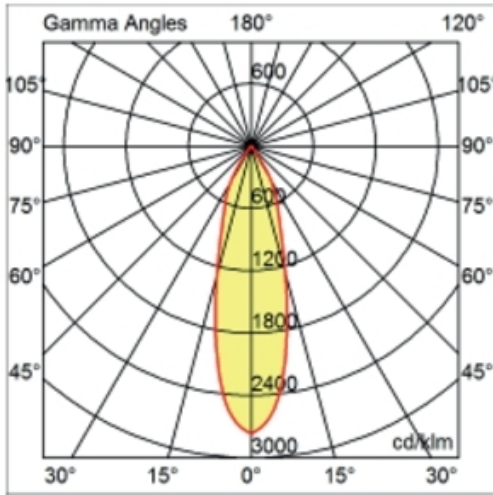

DIXIT RA8 RECESSED

A56061-

PROJECT	
TYPE	
SPECIFIER	
QUANTITY	
DATE	

RA 8 TL DIXIT LED 6.5W 550 lm				R:100%				I.Max:2958 Cd/Klm			
H[m]	D[m]	Max lux	Med lux	Alpha=26°		H[m]	D[m]	Max lux	Med lux	Beta=26°	
1.00	0.47	1508	939			1.00	0.47	1508	939		
2.00	0.94	377	235			2.00	0.94	377	235		
3.00	1.41	168	104			3.00	1.41	168	104		
4.00	1.89	94	59			4.00	1.89	94	59		
5.00	2.36	60	38			5.00	2.36	60	38		

Dimming	DP	DV	K°
	Phase	0-10V	
Color Temperature	27K	30K	35K
	2700K	3000K	3500K

Order Example **L5XXXXXX-DV-30K**

0-10V   3000K