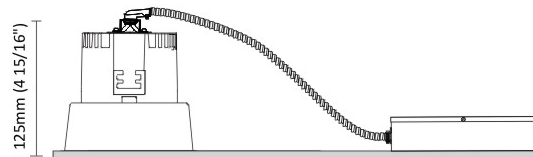

PHYSICAL

Shape: Round _____
Diameter (mm): 96 _____
Diameter (in): 3 ¾ _____
Height (mm): 85 _____
Height (in): 3 ⅜ _____
Min. Recessing Depth (mm): 125 _____
Min. Recessing Depth (in): 4 15/16 _____
Light Distribution: Direct _____
Weight (kg): 0.3 _____
Weight (lbs): 0.66 _____
Diffuser: Clear Polycarbonate _____
Fixture Finish: MWH _____
Fixture Material: Aluminum Die Cast _____
Cut-out Measurements: 92mm / 3 5/8" _____

ELECTRICAL

Lamp Type: LED _____
Total Output Wattage (W): 5.5 / 8.5 _____
Dimming: Tri-Mode (Non-Dimming and Phase Dimming (120Vac only) and 0-10V Dimming) _____
Driver Included: No _____
Driver Location: Recessed Housing _____
Driver Type: Constant Current - Universal _____
Driver Class: Class 2 _____
Input Voltage (V): 120 - 277 _____
Constant Current (MA): 350 / 500 _____

LED

Number of LEDs: 1 _____
Color Temperature (°K): 2700 / 3000 _____
Max. Delivered Lumen (lm): 501 / 638 _____
CRI: >90 CRI _____
Efficiency (%): 87.7 _____
Lamp Life (hrs): 50000 _____
Upon Request: 3500K upon request _____

OPTICAL

Optic°: 26 _____
Beam Angle: Symmetric _____
Adjustability: Fixed _____
Upon Request: Optic 45° (mirror-metallized) / 65° (white) _____

RATINGS AND CERTIFICATIONS

Certified By: Certified for North American Standards _____
IP rating: IP44 _____
IK Rating: IK08 _____