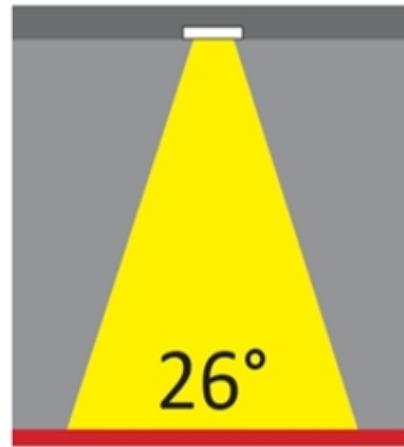

DIXIT RA8 RECESSED

A56061-

PROJECT	
TYPE	
SPECIFIER	
QUANTITY	
DATE	

RA 8 TL DIXIT LED 6.5W 550 lm				R:100%				I.Max:2958 Cd/Klm			
H[m]	D[m]	Max lux	Med lux	Alpha=26°		H[m]	D[m]	Max lux	Med lux	Beta=26°	
1.00	0.47	1508	939			1.00	0.47	1508	939		
2.00	0.94	377	235			2.00	0.94	377	235		
3.00	1.41	168	104			3.00	1.41	168	104		
4.00	1.89	94	59			4.00	1.89	94	59		
5.00	2.36	60	38			5.00	2.36	60	38		

Dimming	DP	DV	K°
	Phase	0-10V	
Color Temperature	27K	30K	35K
	2700K	3000K	3500K

Order Example **L5XXXXXX-DV-30K**

0-10V   3000K