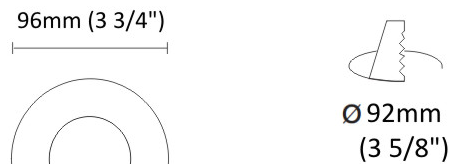

PHYSICAL

Shape: Round _____
 Diameter (mm): 96 _____
 Diameter (in): 3 ¾ _____
 Height (mm): 85 _____
 Height (in): 3 ⅜ _____
 Min. Recessing Depth (mm): 125 _____
 Min. Recessing Depth (in): 4 15/16 _____
 Light Distribution: Direct _____
 Weight (kg): 0.3 _____
 Weight (lbs): 0.66 _____
 Diffuser: Clear Polycarbonate _____
 Fixture Finish: MWH _____
 Fixture Material: Aluminum Die Cast _____
 Cut-out Measurements: 92mm / 3 5/8" _____

OPTICAL

Optic°: 26 _____
 Beam Angle: Symmetric _____
 Adjustability: Fixed _____
 Upon Request: Optic 45° (mirror-metallized) / 65° (white) _____

RATINGS AND CERTIFICATIONS

Certified By: Certified for North American Standards _____
 IP rating: IP44 _____
 IK Rating: IK08 _____

GENERAL

Series: Dixit
 Subseries: Dixit RA8
 Brand: Ivela
 Division: Architectural
 Mounting Type: Recessed
 Mounting Location: Ceiling
 Subcategory: Downlight

PHYSICAL

Shape: Round
 Diameter (mm): 96
 Diameter (in): 3 3/4
 Height (mm): 110
 Height (in): 4 5/16
 Min. Recessing Depth (mm): 150
 Min. Recessing Depth (in): 5 7/8
 Light Distribution: Direct
 Weight (kg): 0.4
 Weight (lbs): 0.88
 Diffuser: Clear Polycarbonate
 Fixture Finish: MWH
 Fixture Material: Aluminum Die Cast
 Cut-out Measurements: 92mm / 3 5/8"