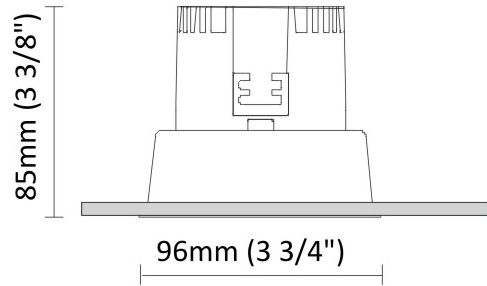

PHYSICAL

Shape: Round _____
 Diameter (mm): 96 _____
 Diameter (in): 3 ¾ _____
 Height (mm): 85 _____
 Height (in): 3 ⅜ _____
 Min. Recessing Depth (mm): 125 _____
 Min. Recessing Depth (in): 4 15/16 _____
 Light Distribution: Direct _____
 Weight (kg): 0.3 _____
 Weight (lbs): 0.66 _____
 Diffuser: Clear Polycarbonate _____
 Fixture Finish: MWH _____
 Fixture Material: Aluminum Die Cast _____
 Cut-out Measurements: 92mm / 3 5/8" _____

OPTICAL

Optic°: 26 _____
 Beam Angle: Symmetric _____
 Adjustability: Fixed _____
 Upon Request: Optic 45° (mirror-metallized) / 65° (white) _____

RATINGS AND CERTIFICATIONS

Certified By: Certified for North American Standards _____
 IP rating: IP44 _____
 IK Rating: IK08 _____

GENERAL

Series: Dixit
 Subseries: Dixit RA8
 Brand: Ivela
 Division: Architectural
 Mounting Type: Recessed
 Mounting Location: Ceiling
 Subcategory: Downlight

PHYSICAL

Shape: Round
 Diameter (mm): 96
 Diameter (in): 3 3/4
 Height (mm): 110
 Height (in): 4 5/16
 Min. Recessing Depth (mm): 150
 Min. Recessing Depth (in): 5 7/8
 Light Distribution: Direct
 Weight (kg): 0.4
 Weight (lbs): 0.88
 Diffuser: Clear Polycarbonate
 Fixture Finish: MWH
 Fixture Material: Aluminum Die Cast
 Cut-out Measurements: 92mm / 3 5/8"

GENERAL

Series: Dixit
 Subseries: Dixit RA8
 Brand: Ivela
 Division: Architectural
 Mounting Type: Recessed
 Mounting Location: Ceiling
 Subcategory: Downlight

PHYSICAL

Shape: Round
 Diameter (mm): 80
 Diameter (in): 3 1/8
 Height (mm): 74
 Height (in): 2 15/16
 Min. Recessing Depth (mm): 114
 Min. Recessing Depth (in): 4 1/2
 Light Distribution: Direct
 Weight (kg): 0.4
 Weight (lbs): 0.88
 Diffuser: Clear Polycarbonate
 Fixture Finish: MWH
 Fixture Material: Aluminum Die Cast
 Cut-out Measurements: 70mm / 2 3/4"